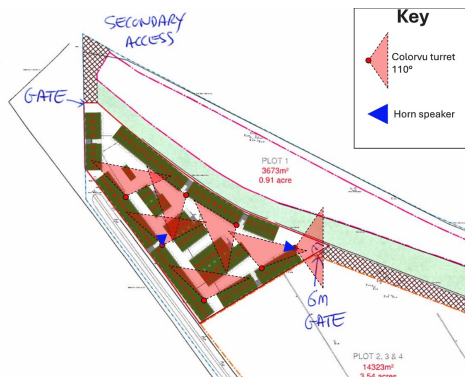

Camera Location Image 1

Camera Location Image 2

Camera Location Image 3

Camera Location Image 4

Camera Location Image 5

Camera Location Image 6

Recorder location:

Office

Recorder Location Image

Installation instructions:

There will be seven Hikvision 8MP 4K Hybrid ColorVu and IR Acusense Turrets mounted on container poles to provide coverage of the site, The cameras have AI built in and we will utilize this to provide accurate notifications when there are any unwanted visitors on site. The cameras have built in white light technology that enables the cameras to provide a full colour image at night rather than the conventional grey scale images. I have attached a spec sheet for the cameras for you to have a look at. There will be two horn speakers located on the container poles and this will enable you to warn off any unwanted visitors, this would be a requirement for the site to be monitored should you wish to go down the monitoring route. There will be a Hikvision NVR 16 channel 8TB with built in acusense that will provide a minimum of 30 days of footage, There will be a 8 port PoE network switch to provide power and data for the cameras. The Hikvision NVR 16 channel 8TB with built in acusense will be housed inside a lockable data cabinet along with the amplifier and connected to your router that will enable you to view playback and live images on the app. Equipment breakdown 7 x Hikvision 8MP 4K Hybrid ColorVu and IR Acusense Turret. 1 x Hikvision NVR 16 channel 8TB with built in Acusense. 1 x 8 port PoE managed network switch. 7 x Hikvision deep bases. 2 x Horn speakers. 1 x Amplifier. 1 x Lockable data cabinet. 1 x Installation cost including CAT5 cable and electrical sundries. 1 x 12-Month Service and Maintenance Cover. 1 x Warning Signage and CCTV Policy Template.